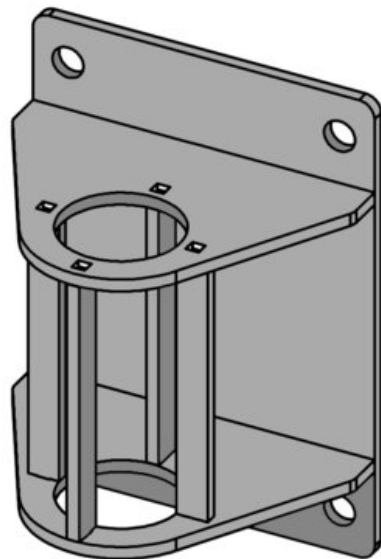

Wall Socket for Swivel Davit Crane, Zinc Plated

Product information

Wall socket with zinc plating, suitable for all Swivel Davit cranes.

Material: Steel

Finish: Galvanized

Part Code	Weight kg
609777001844	7.6

Blueprint