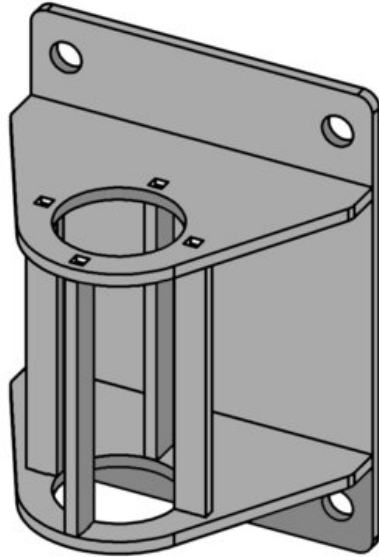

Wall Socket for Swivel Davit Crane, Zinc Plated

Product information

Wall socket with zinc plating, suitable for all Swivel Davit cranes.

Material: Steel

Finish: Galvanized

Part Code	Weight kg
609777001844	7.6

Blueprint